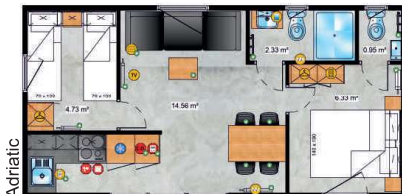

„Small“ with great character

A project from a collection of houses with smaller dimensions. Despite the area of 32m², it offers 6 sleeping places with full functionality. Designed for use on small, inaccessible plots, thus an ideal proposition for a camping.

1. 8m x 4m / 26ft x 13ft  4+2  1

2. 8m x 4m / 26ft x 13ft  4+2  1

3. 8m x 4m / 26ft x 13ft  4+2  1

Adriatic Terrace